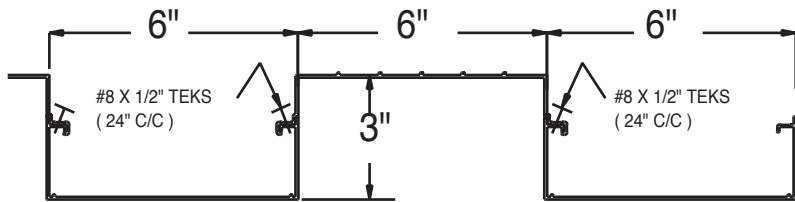

6" X 3" .075 EXTRUDED ALUMINUM "LONG SPAN DECK"

6" X 2" .062 EXTRUDED ALUMINUM "FLUSH DECK "

6" X 3" .062 EXTRUDED ALUMINUM "ECONO DECK"

EXTRUDED ALUMINUM DECKING

877-445-1200 • 205-945.5694
www.smp.com

ROLLFORMED ALUMINUM FLATPAN