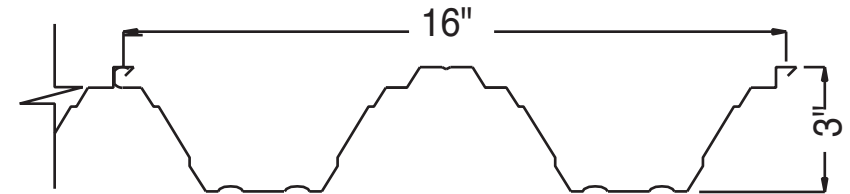

6" X 3" .075 EXTRUDED ALUMINUM "LONG SPAN DECK"

6" X 2" .062 EXTRUDED ALUMINUM "FLUSH DECK "

6" X 3" .062 EXTRUDED ALUMINUM "ECONO DECK"

EXTRUDED ALUMINUM DECKING

877-445-1200 • 205-945.5694
www.smp.com

ROLLFORMED ALUMINUM FLATPAN