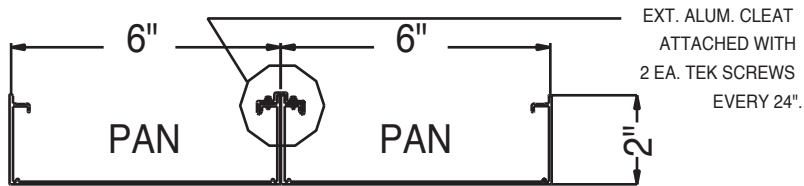

6" X 3" .075 EXTRUDED ALUMINUM "LONG SPAN DECK"

6" X 2" .062 EXTRUDED ALUMINUM "FLUSH DECK "

6" X 3" .062 EXTRUDED ALUMINUM "ECONO DECK"

EXTRUDED ALUMINUM DECKING

877-445-1200 • 205-945.5694
www.smp.com

ROLLFORMED ALUMINUM FLATPAN