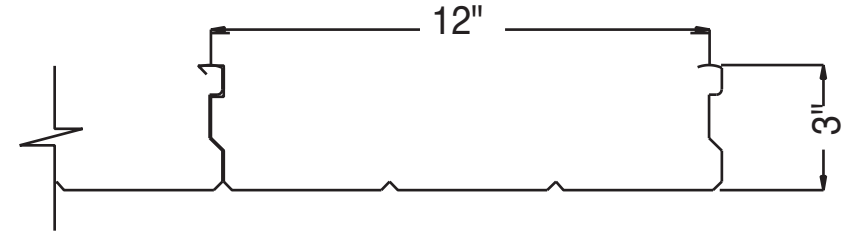

6" X 3" .075 EXTRUDED ALUMINUM "LONG SPAN DECK"

6" X 2" .062 EXTRUDED ALUMINUM "FLUSH DECK "

6" X 3" .062 EXTRUDED ALUMINUM "ECONO DECK"

EXTRUDED ALUMINUM DECKING

877-445-1200 • 205-945.5694
www.smp.com

ROLLFORMED ALUMINUM FLATPAN